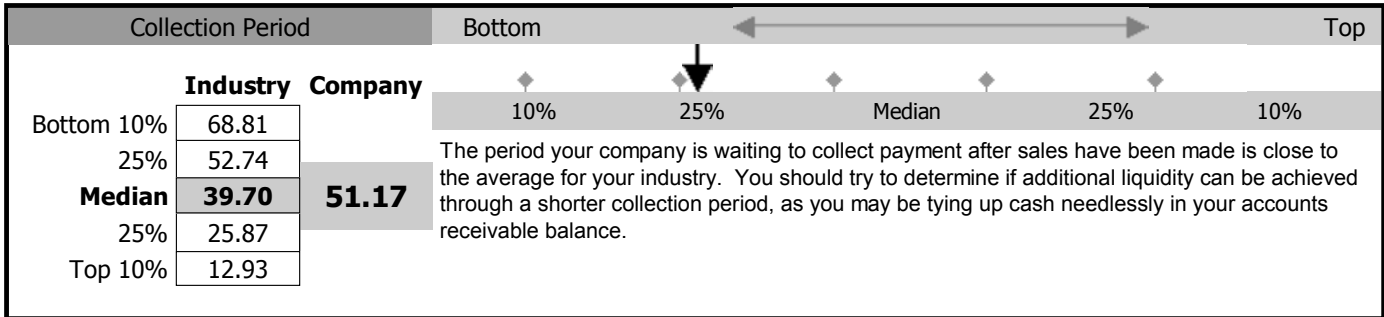

Asset Efficiency Ratios

Collection Period: ★★

Inventory Turnover: ★ *Premium Edition only*

Assets To Sales: ★★ *Premium Edition only*